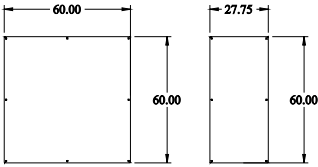

**PART No. 3UHD7210118FTC**  
 for more information visit  
[www.hammfg.com](http://www.hammfg.com)  
 Data subject to change without notice  
 Isometric drawing Not to Scale

TOP VIEW

ISOMETRIC VIEW

INNER PANEL INNER PANEL

BACK VIEW

SIDE VIEW

FRONT VIEW

SIDE VIEW

BOTTOM VIEW